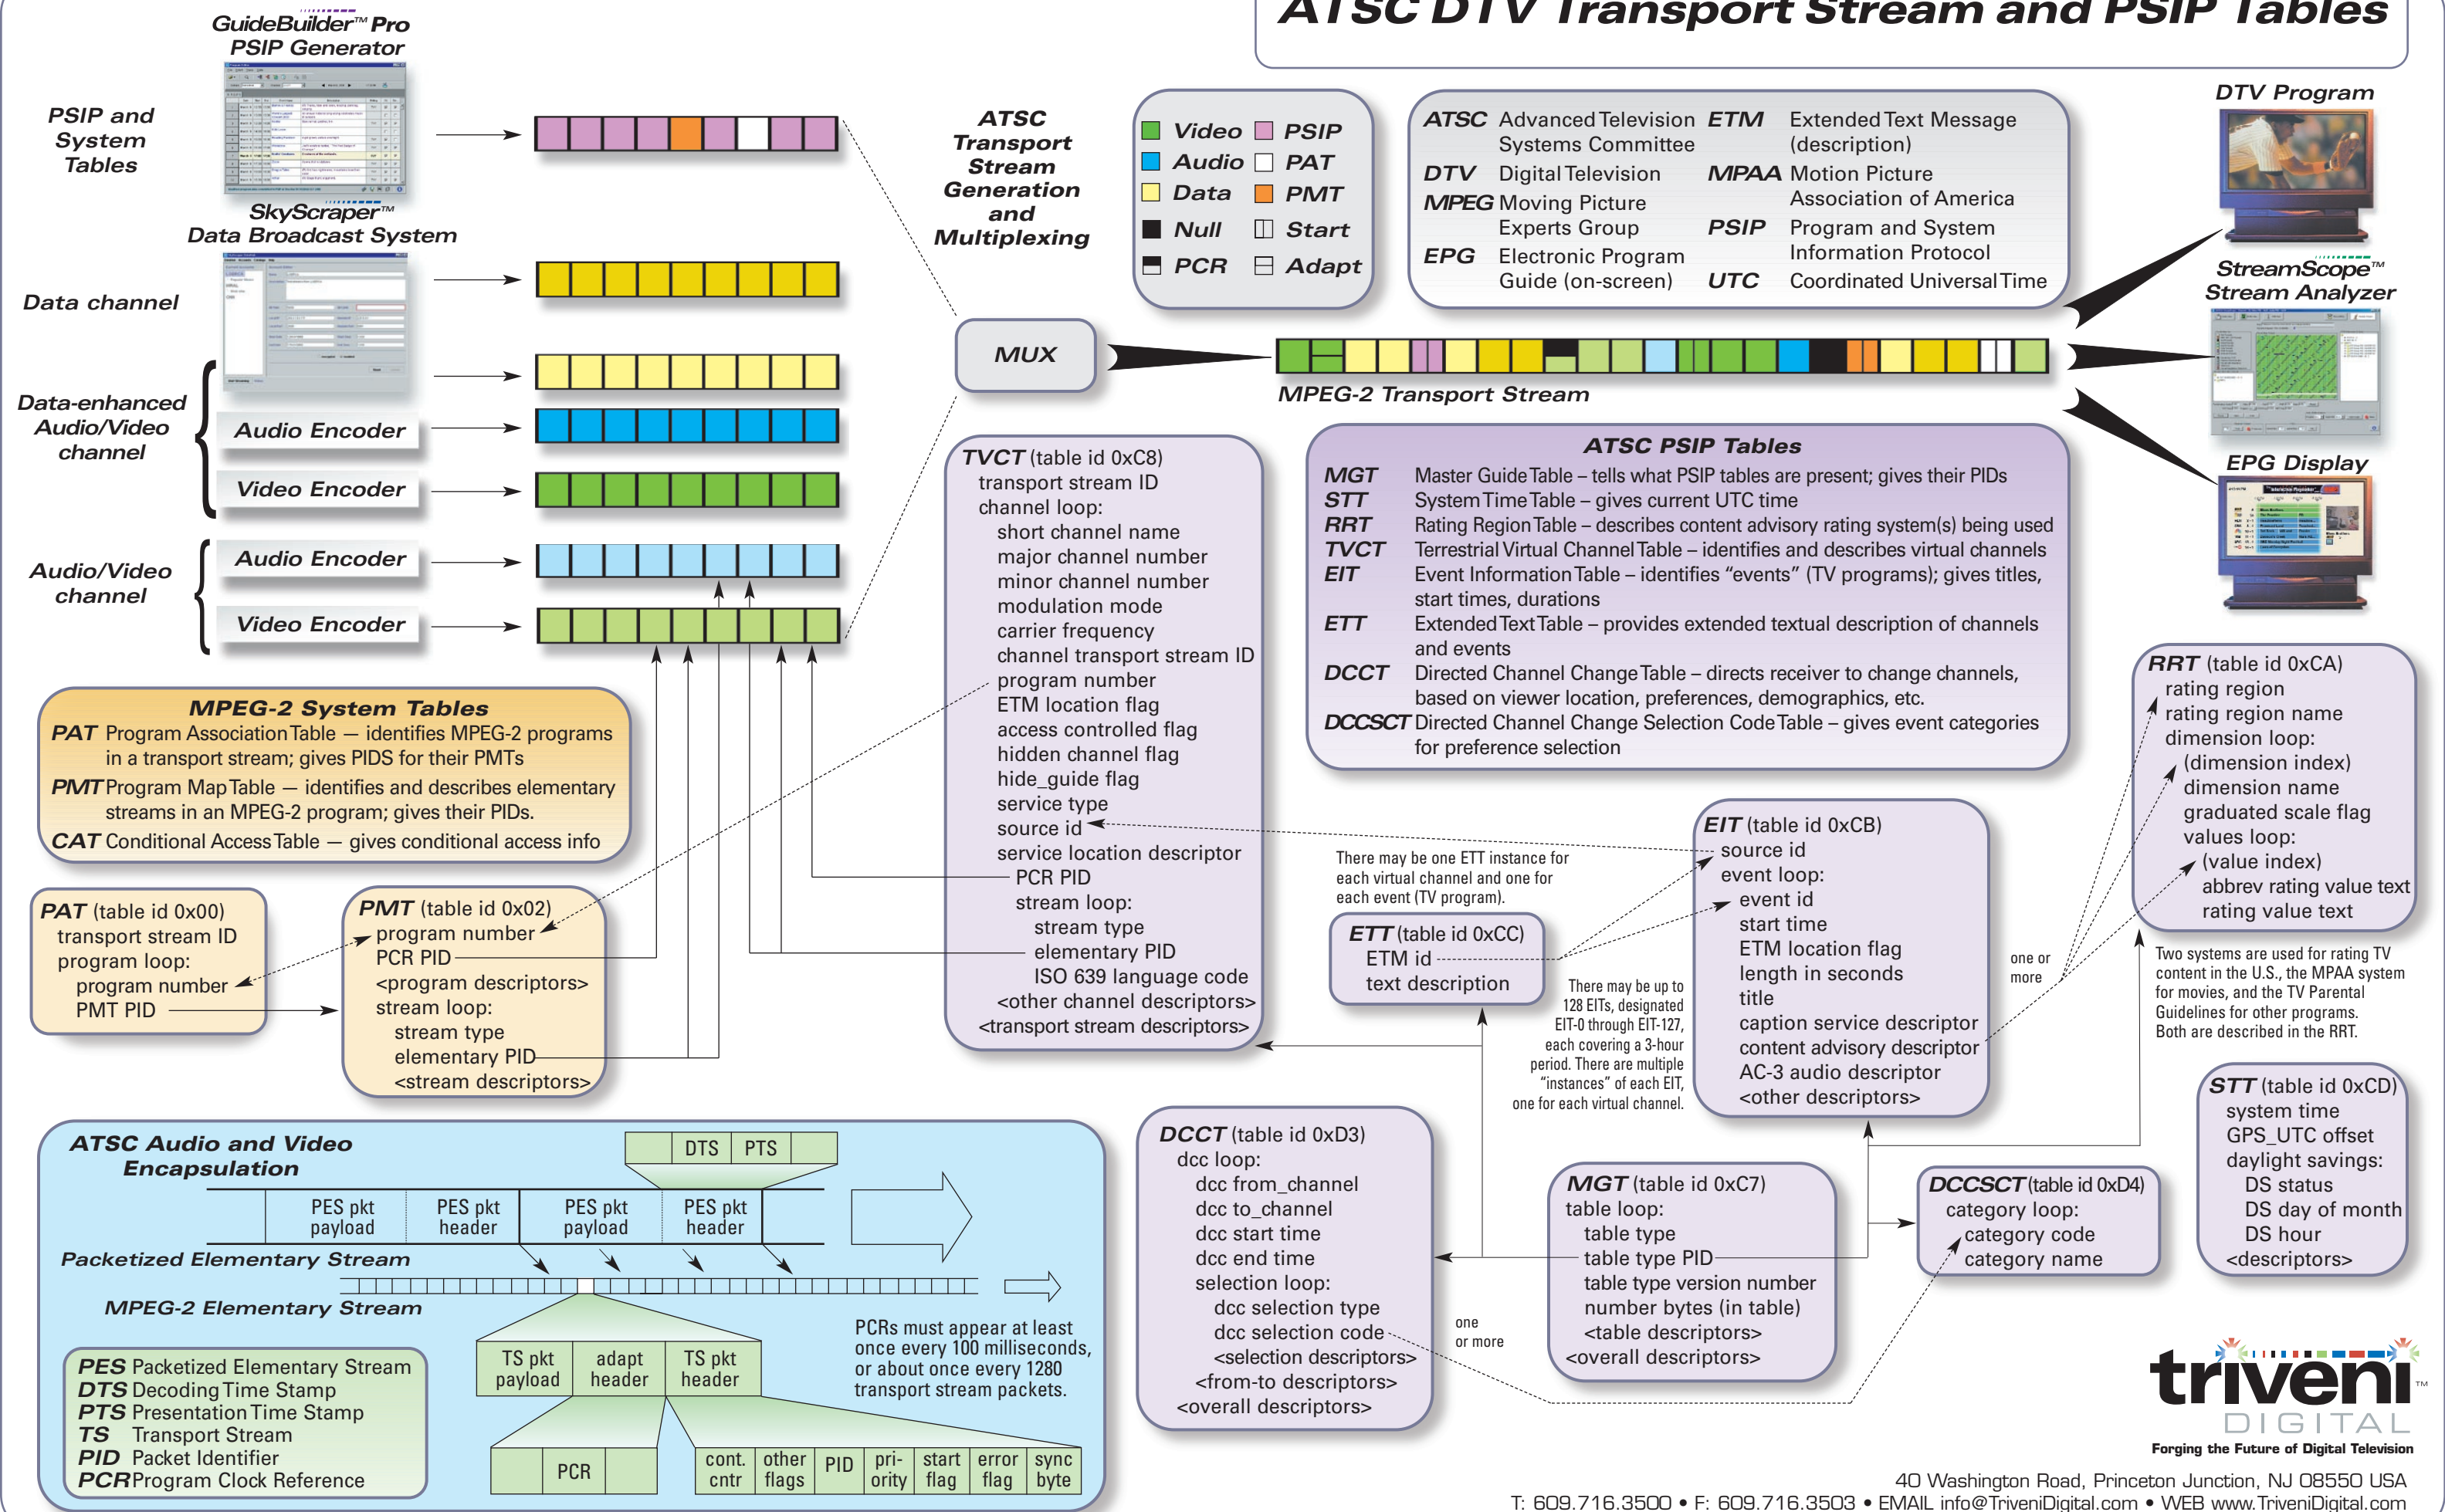

# ATSC DTV Transport Stream and PSIP Tables

40 Washington Road, Princeton Junction, NJ 08550 USA  
 T: 609.716.3500 • F: 609.716.3503 • EMAIL: info@TriveniDigital.com • WEB: www.TriveniDigital.com